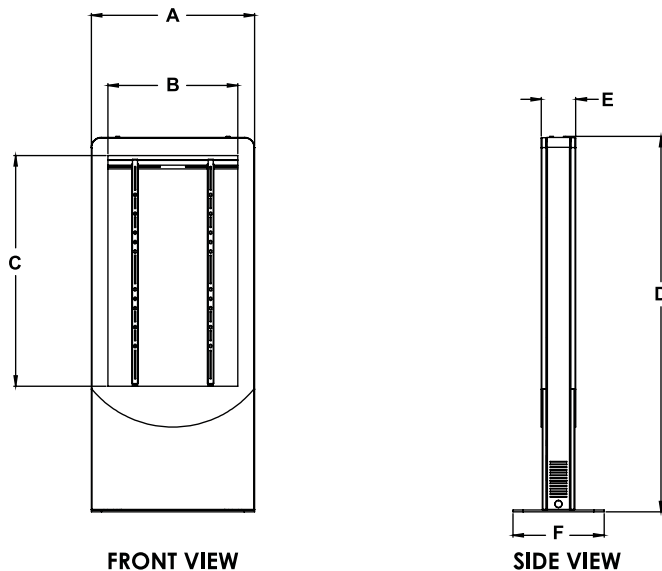

Product Specifications

	DIMENSIONS (W x H x D)	PRODUCT WEIGHT	LOAD CAPACITY	FINISH	AVAILABLE COLORS
KIPC2549(-S) KIPC2550(-S) KIPC2555(-S)	34.00" x 78.20" x 20.50" (864 x 1986 x 521mm)	KIPC2549(-S): 196lb (88.9kg) KIPC2550(-S): 196lb (88.9kg) KIPC2555(-S): 192lb (87.1kg)	125lb (56kg)	Powder Coat	KIPC2549, KIPC2550, KIPC2555: Gloss Black KIPC2549-S, KIPC2550-S, KIPC2555-S: Silver

Package Specifications

	PACKAGE SIZE (W x H x D)	PACKAGE SHIP WEIGHT	PACKAGE UPC CODE	PACKAGE CONTENTS	UNITS IN PACKAGE
KIPC2549(-S) KIPC2550(-S) KIPC2555(-S)	38.00" x 86.00" x 27.00" (965 x 2185 x 685mm)	KIPC2549(-S): 246lb (112kg) KIPC2550(-S): 246lb (112kg) KIPC2555(-S): 246lb (112kg)	KIPC2549: 735029315360 KIPC2550: 735029315384 KIPC2555: 735029315407 KIPC2549-S: 735029315377 KIPC2550-S: 735029315391 KIPC2555-S: 735029315414	Kiosk Enclosure, Display Mount, Installation Instructions and Mounting Hardware	1

*Antimicrobial protection is limited to the treated article and does not protect a user against disease causing bacteria. Always clean products thoroughly after each use.

All dimensions = inch (mm)

MODEL NO.	DIMENSION "A"	DIMENSION "B"	DIMENSION "C"	DIMENSION "D"	DIMENSION "E"	DIMENSION "F"
KIPC2549	34.00" (864mm)	24.15" (613mm)	42.78" (1087mm)	78.24" (1987mm)	7.20" (183mm)	19.00" (483mm)
KIPC2550	34.00" (864mm)	24.63" (626mm)	43.66" (1109mm)	78.24" (1987mm)	7.20" (183mm)	19.00" (483mm)
KIPC2555	34.00" (864mm)	27.03" (686mm)	48.05" (1220mm)	78.24" (1987mm)	7.20" (183mm)	19.00" (483mm)